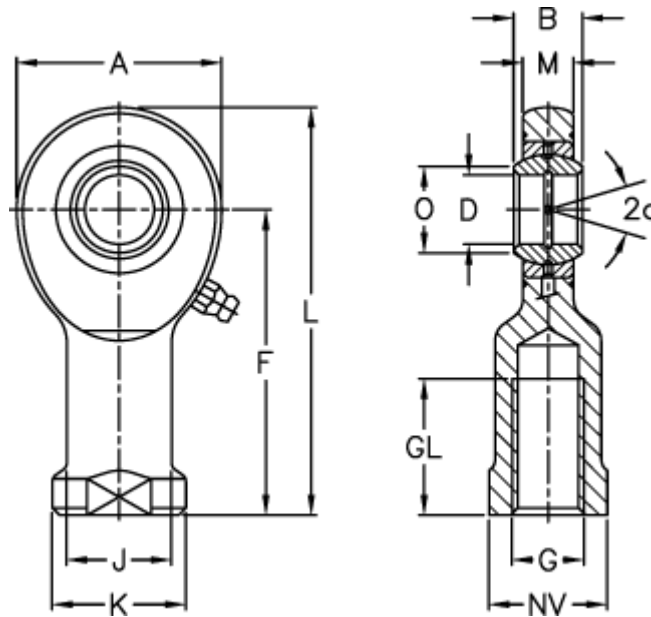

# Data Sheet

Article number: 03480012  
Description: Fluro Rod end EIL 12  
Note: 12

## Measures

A	= 34	J	= 17.5
a (degrees)	= 11	K	= 22
B	= 10	L	= 67
D	= 12	M	= 8
Dynamic drive (kN)	= 10.8	NV	= 19
F	= 50	O	= 14.9
g	= M12	Static drive kN	= 31
GL	= 22	Weight	= 96